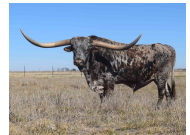

BEME Longhorns

BEME PATTON'S BEST

Date of Birth: 04/10/2021
 Sale Price: \$1,000.00

Courtesy of BEME Longhorns

BEME PATTON'S BEST

FMB PAINTED PEARL SNAP

FMB PAINTED RAIDER

G&L PAINTED SAVAGE

G&L SASSY SADIE

Cherokee Pearl

TAZMAN

BCC Wyandotte

PATTON HB

703 RHF SHARP SHOOTER

102 TCC SHELLYS BLUE ROAN

BH Bessy's Best