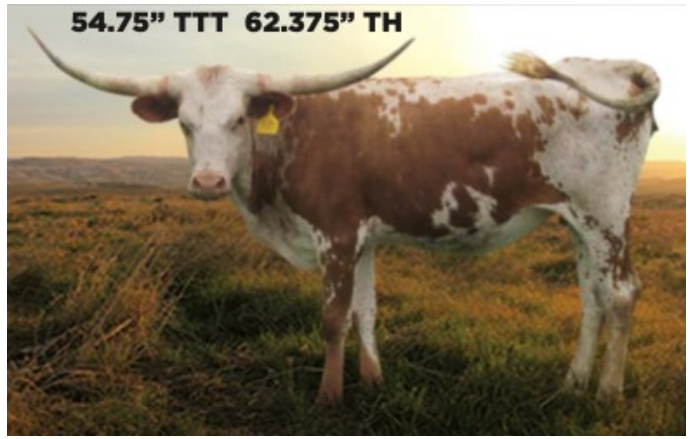

BEME Longhorns

ECR FINE RESORT

Date of Birth: 04/02/2019
 Registration 1: CI329435

Courtesy of Hired Hand Live

RR Storm Shooter

ECR LA POSADA

703 RHF SHARP SHOOTER

Wind Chime BL 135