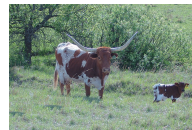

<http://www.hiredhandsoftware.com>