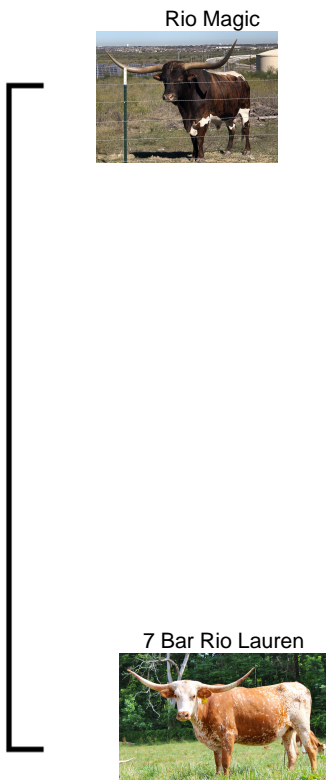

BEME Longhorns

BEME'S MAGIC RIO LAUREN

Date of Birth: 02/01/2017
Registration 1: C1317307
Breeder: Barrett Evans
Owner: LM Longhorns

Courtesy of LM Longhorns

MAGIC RIO LAUREN has really matured into a nice young cow. She breeds back quickly and is a great mama cow and pleasant disposition. Confirmed by TX A&M lab bred to CENTURY 100 for what should be a nice outcross calf. Take a look at Century's calves - horns all seem to point backwards. Someone will probably get a steal here.

TTT: 80.5000 on 10/12/2023
Weight: 988.0000 on 10/12/2023

BEME'S MAGIC RIO LAUREN

Rio Magic

7 Bar Rio Lauren

JP RIO GRANDE

ALLENS 231 TAG 177

RIO DIEGO

SAGE SUE BL915